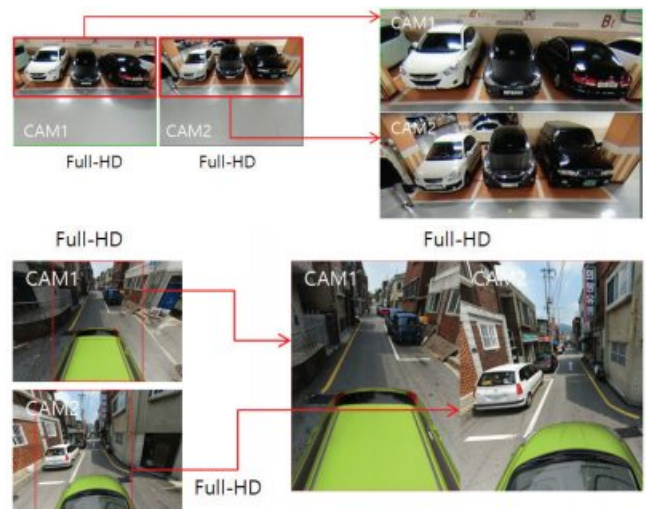

2M x3 HD IP ZOOMBULLET CAMERA

NEW KAS-FR203

* Excellent Procurement Product

 ONVIF Full HD 1080p

| FEATURES

- **New Concept of Two Sensor Camera System**

Twin-One camera is combine two image into each ROI. It ombines with one image and transmits it to high definition Full HD video

- **Ultra Low Light Camera**

With 2M 1/1.9"CMOS image sensor, you can check High image quality and clear color images in dim light environment. It also has the ability to powerful low noise effect and outstanding noise reduction.

- **True Day/Night with mechanical IR Cut filter**

Increasing the sensitivity of the efficient image sensor and automatically applying the infrared (IR) filter according to the external illumination environment to smoothly show day and night images

- **Local SD Card Backup**

You can save important video data stops on the SDHC memory card, and save the video before and after the event.

- **Easily adjustable two-Universal joint camera gimbal**

It is designed with two universal joint structures that enable camera angle to be adjusted freely..